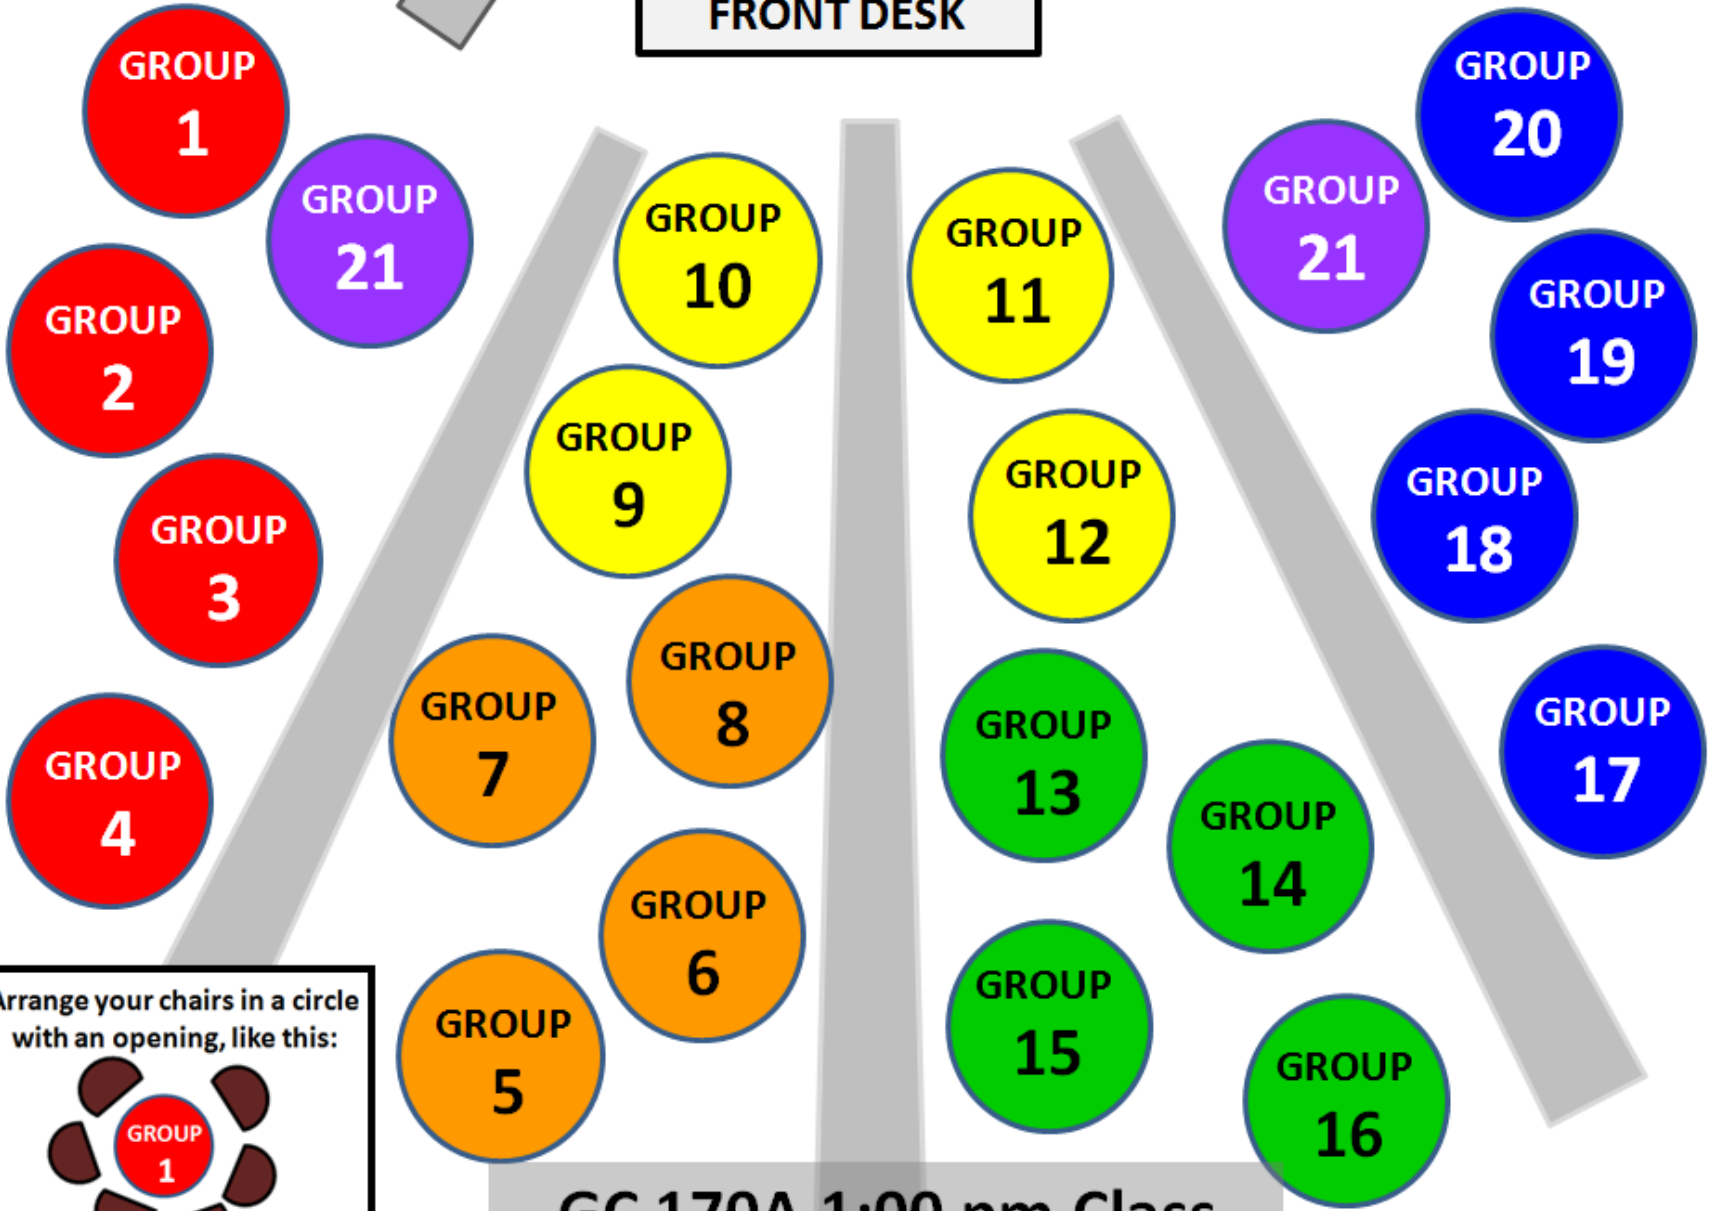

FRONT DESK

Arrange your chairs in a circle with an opening, like this:

GC 170A 1:00 pm Class

1	Abels,Stefan M	
1	Alayedi,Jood K	
1	Bender,Gideon E	
1	Bennett,Jack E	
1	Blackledge,Brielle A	
1	Bradley,Elizabeth B	
2	Briggs,Amos R	
2	Buden,Clark R	
2	Burns,Christian P	
2	Burr,Daylee Sue	
2	Burton,Melanie Lyn	
2	Carr,Austin M	
3	Chang,Tingsuan	
3	Charles,Kyle	
3	Christel,Morgan P	
3	Cleary,Roxanne J	
3	Clemens,Matt W	
3	Cook,Vanessa A	
4	Corcoran,Jonathan M	
4	Correia,Amanda E	
4	Counihan,Allison M	
4	Croteau,Gabriel J	
4	Dahl,Barbara Jean	
4	de Queljoe,Rose	
4	DeVinck,Morgan E	
5	Defang,Lekeaka P	
5	Defilippis,Deanna M	
5	Desai,Nimit H	
5	Di Gerolamo,Dacia	
5	Dickson,Robert Chase	
5	Espinoza,Jimena	
6	Esquer,Nicole P	
6	Ferguson,Flynn E	
6	Ferreira,Roman A	
6	Gamez III,Francisco J	
6	Gonzalez,Alejandra	
6	Gonzalez,Guadalupe P	
6	Goodman,Hillary E	
7	Grant,Matthew O	
7	Graves,Crystal B	
7	Grove,Ashley K	
7	Haap,Jessica L	
7	Hagman,Vincent M	
7	Hall,Jasmine	